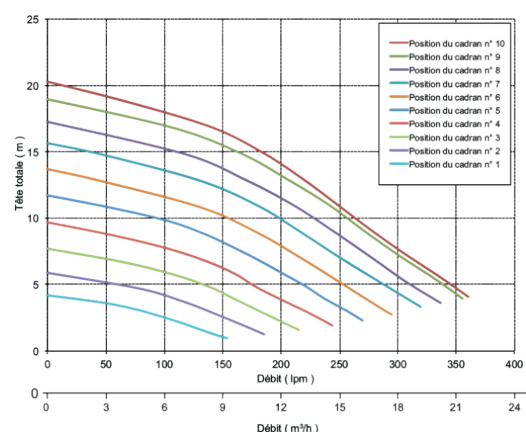

OPERATING LIMITS

Max Water Temperature	40°C
Max Ambient Temperature	50°C
Sound Pressure Level	50 dBa*
Sound Power Level	71 dBa**

PERFORMANCE CURVES

USEFUL TO KNOW

Product dimensions 67 x 25 x 38 cm
 Mounting holes diameter : 10 mm
 Inlet & Outlet : 50/63
 Net Weight : 14,50 kg