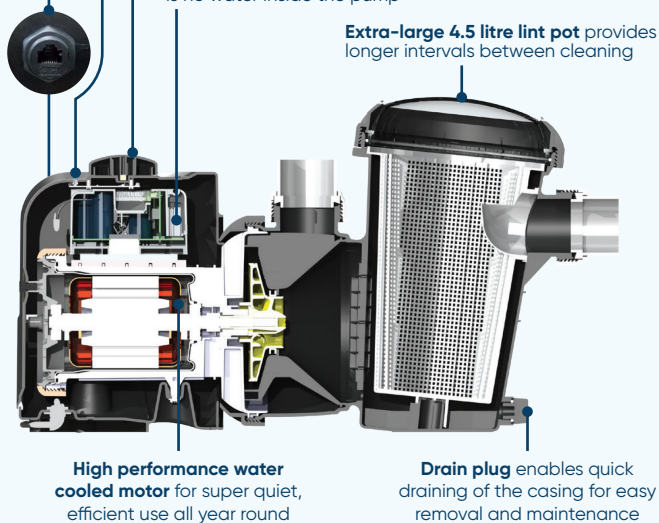

Bluetooth smartphone control via iOS or Android app

Weatherproof RJ45 communication port for communication & connecting to external pool control systems or pool heaters

Multi-coloured LED indicator light for operating conditions and warnings

Fully variable frequency drive with user friendly selectable speed dial

Loss of prime protection to protect the pump when there is no water inside the pump

Extra-large 4.5 litre lint pot provides longer intervals between cleaning

High performance water cooled motor for super quiet, efficient use all year round

Drain plug enables quick draining of the casing for easy removal and maintenance

+ produits

- **Bluetooth enabled** - To allow set and control filtration and speed cycles from your iOS or Android smartphone.
- **Ability to cap peak flow, priming and backwash speeds** - Ideal for retrofit installations with sand filters.
- **Super quiet** - Designed with a unique water cooled motor which captures noise and vibrations, allowing super quiet operation, rated down to 50dBa. Your neighbours won't even know it's there.
- **Weatherproof RJ45 communication port** - Speed adjustment by external pool controller, pool cover or heat pump.
- **Backwash speed cycling technology** - For effective media cleaning and reducing waste water when backwashing
- **Loss of prime protection** - Minimises damage if the pump runs dry.
- **Convenient** - Extra-large 4.5 litre leaf basket - less cleaning required.

OPERATING LIMITS

Max Water Temperature	40°C
Max Ambient Temperature	50°C
Sound Pressure Level	50 dBa*
Sound Power Level	71 dBa**

PERFORMANCE CURVES

USEFUL TO KNOW

Product dimensions 67 x 25 x 38 cm
 Mounting holes diameter : 10 mm
 Inlet & Outlet : 50/63
 Net Weight : 14,50 kg