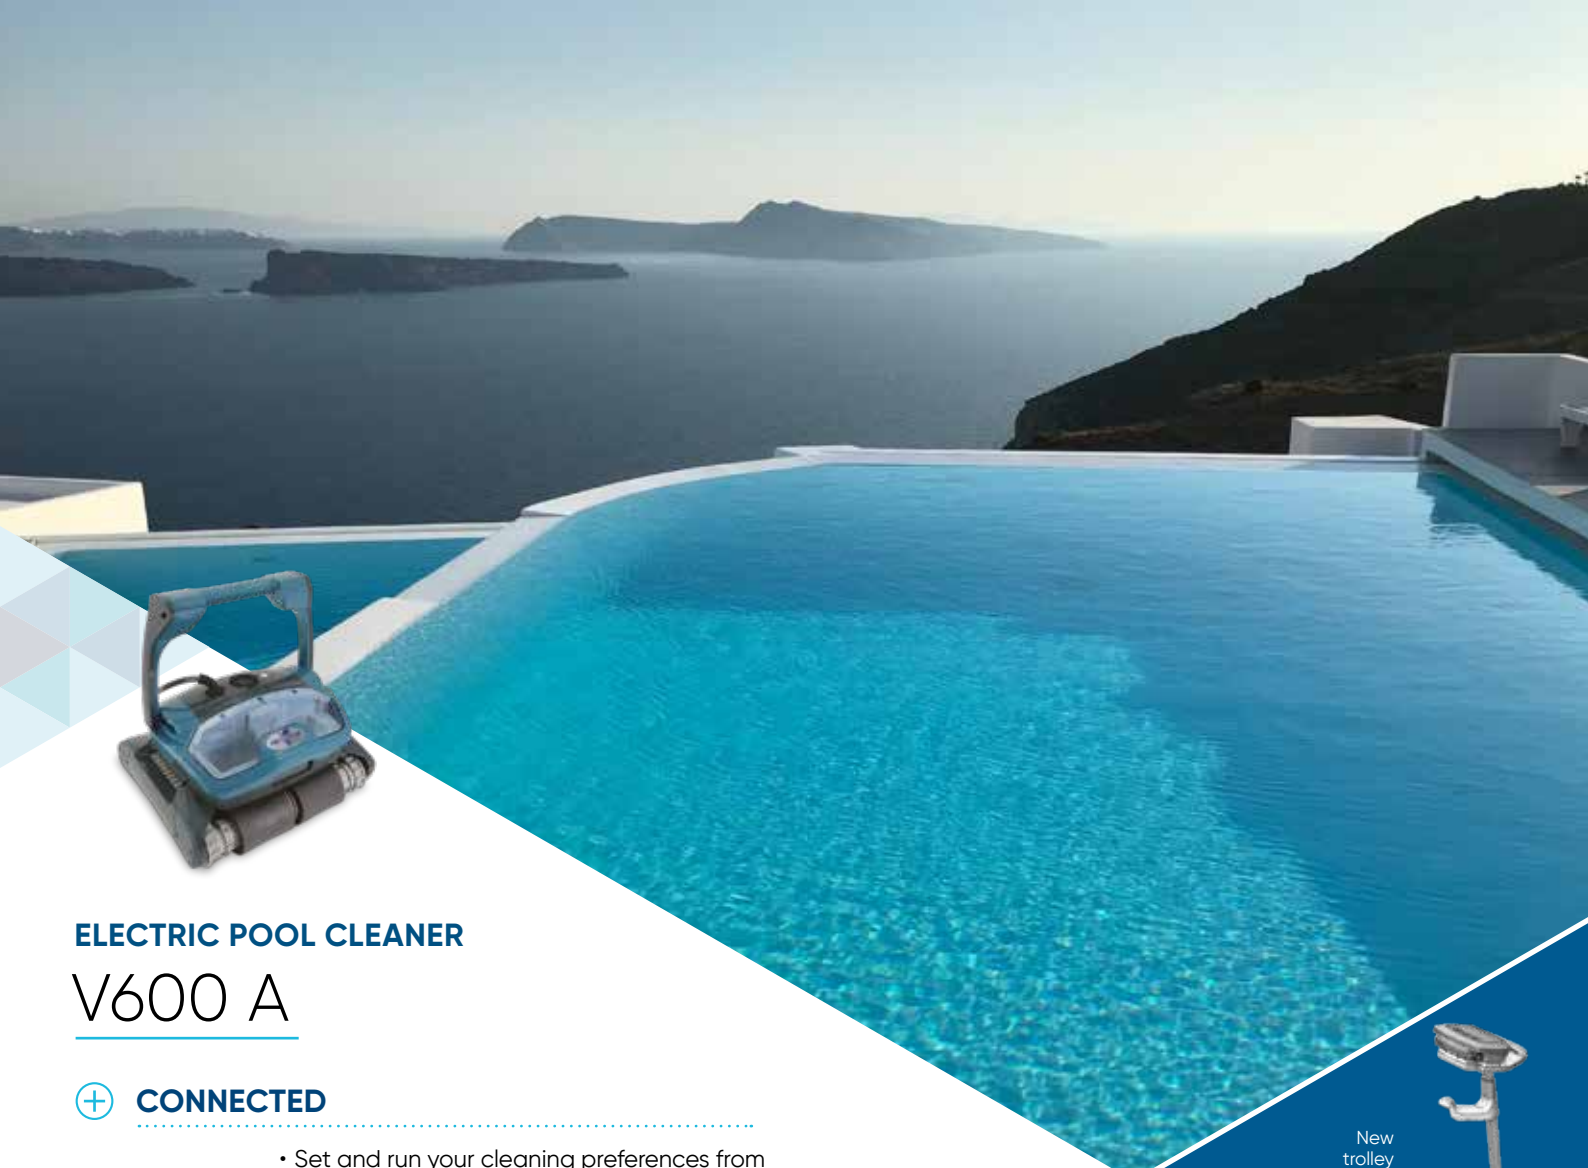

## ELECTRIC POOL CLEANER

V600 A

TRANSFO./CABLE MOTOR

Control your pool cleaner from your deckchair

### + CONVENIENT

- Intelligent navigation to optimise the movement of the robot and the cleaning time of the pool
- 18 m cable with swivel (swivel connection to prevent the cable from winding up)
- New 4D filter tray, transparent and accessible from the top, easy to clean

### + VERSATILE

- Suitable for all types of pool shapes and surfaces, up to 100 m<sup>2</sup>
- Operates a complete cleaning of the bottom, the wall and the water line
- 3 cleaning programmes (1h30, 2h or 2h30) to suit your needs